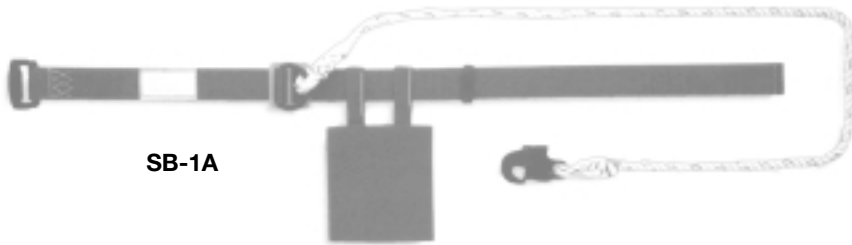

Safety Products

Full Body Harnesses

FBY-1

Safety harness. One dorsal attachment point

FBY-2

Safety harness. One dorsal attachment point and two chest attachment points

FBY-3

Safety harness. One dorsal attachment point and one breast attachment point

FBY-4

Safety harness. One dorsal attachment point and two chest attachment points, comes with a support belt

FBY-5

Safety harness. One dorsal attachment point, comes with a support belt

Safety Belts

SB-1

SB-1A

SB-1B

Connectors

Various types available, with 14mm to 140mm opening, depending on the model

SC-1

SC-2

SC-3

SC-4

SC-5

Fall-Arresters

FAD-10/60

Self retractable fall arrester with cable, from 10 to 60m long

FAD-50/6

Fall-arrester device sliding on 50 x 6mm steel rail

Absorbers

Lanyard with energy absorber, various models available