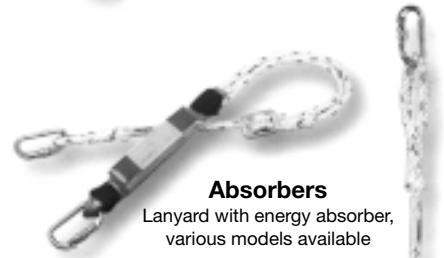

SB-1B

Connectors

Various types available, with 14mm to 140mm opening, depending on the model

SC-1

SC-2

SC-3

SC-4

SC-5

Fall-Arresters

FAD-10/60

Self retractable fall arrester with cable, from 10 to 60m long

FAD-50/6

Fall-arrester device sliding on 50 x 6mm steel rail

Absorbers

Lanyard with energy absorber, various models available

FAD-8
Fall-arrester device sliding on 8mm diameter steel cable

FAD-12/16

Fall-arrester device sliding on 12 to 16mm diameter twisted or braided rope

Lifeline rope 14mm diameter with wear indicator for fall arrester